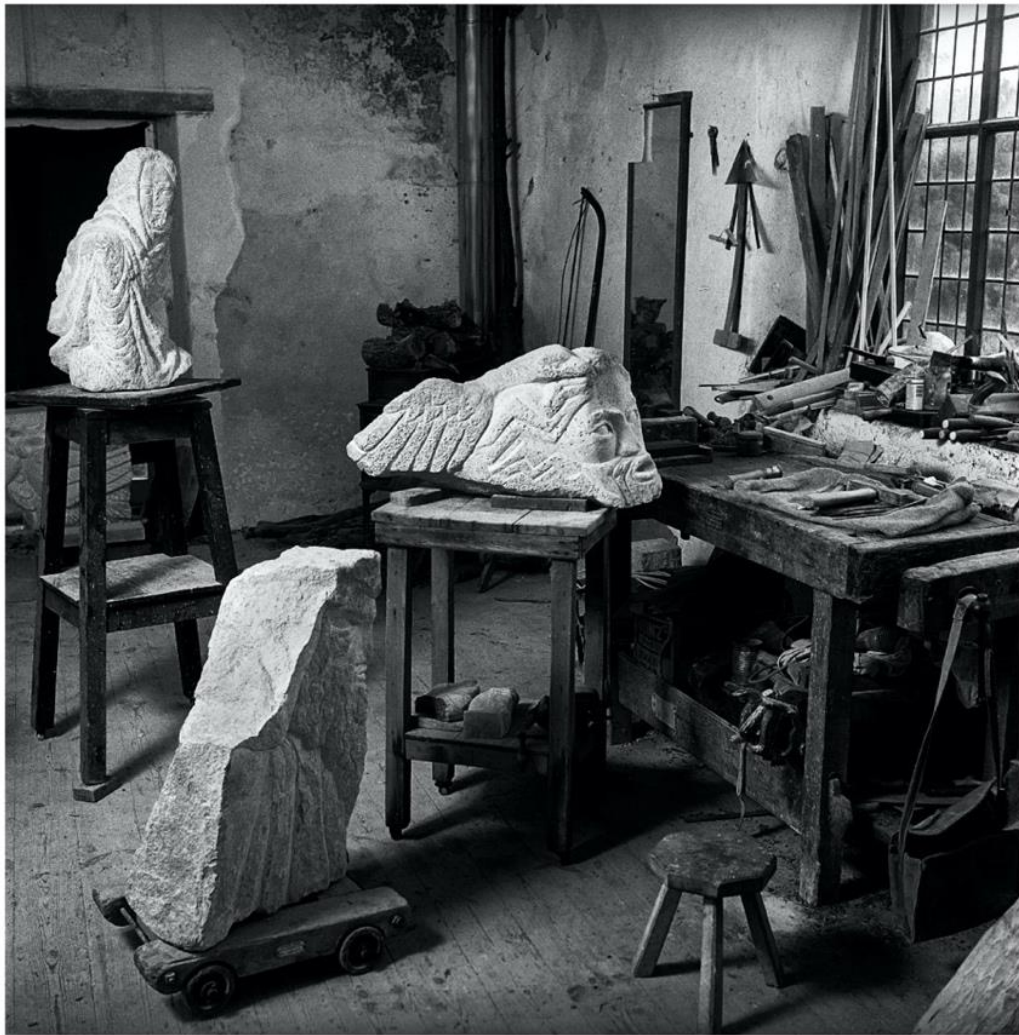

# Mary Spencer Watson

Carving Purbeck stone in Dunshay Studio.

Completed carvings for Salisbury retrospective.

Purbeck Quarryman, maquette and carving in situ.

Mary Spencer Watson, Dunshay Studio.