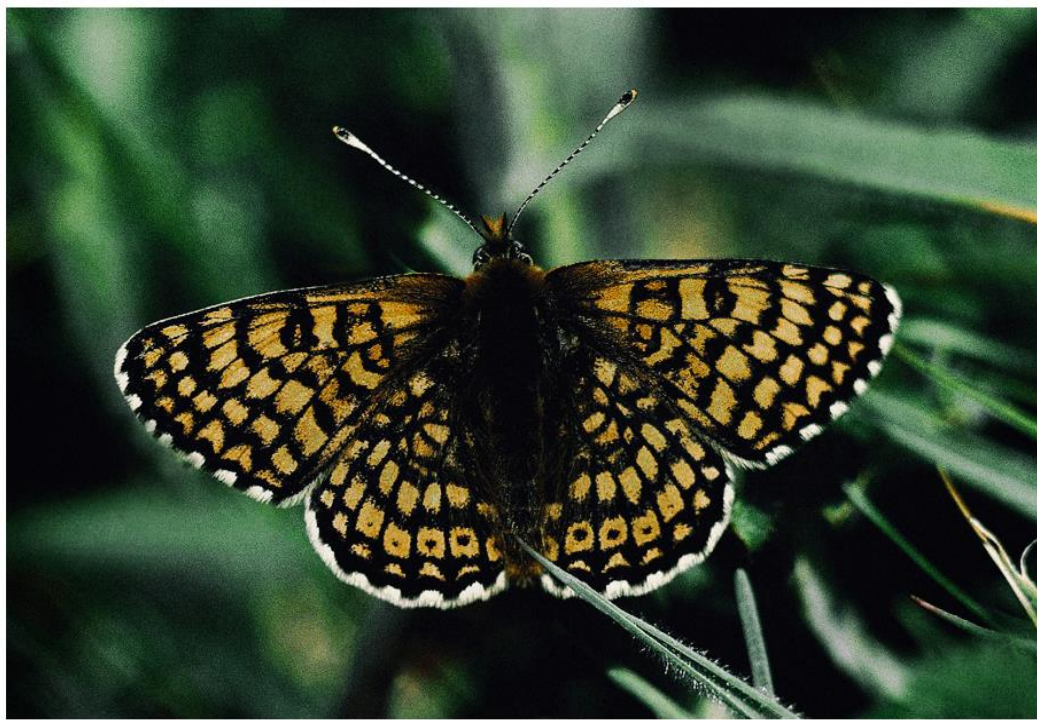

Phil Grey's sunburst display of British butterflies.

Clouded Yellow European migratory butterfly.

Camberwell Beauty Rare migrant to Britain from Europe

COLOUR PHOTOGRAPHY REPLACED COLLECTING

Glanville Fritillary

Niton Undercliff, Isle of Wight 1978.

IMAGO